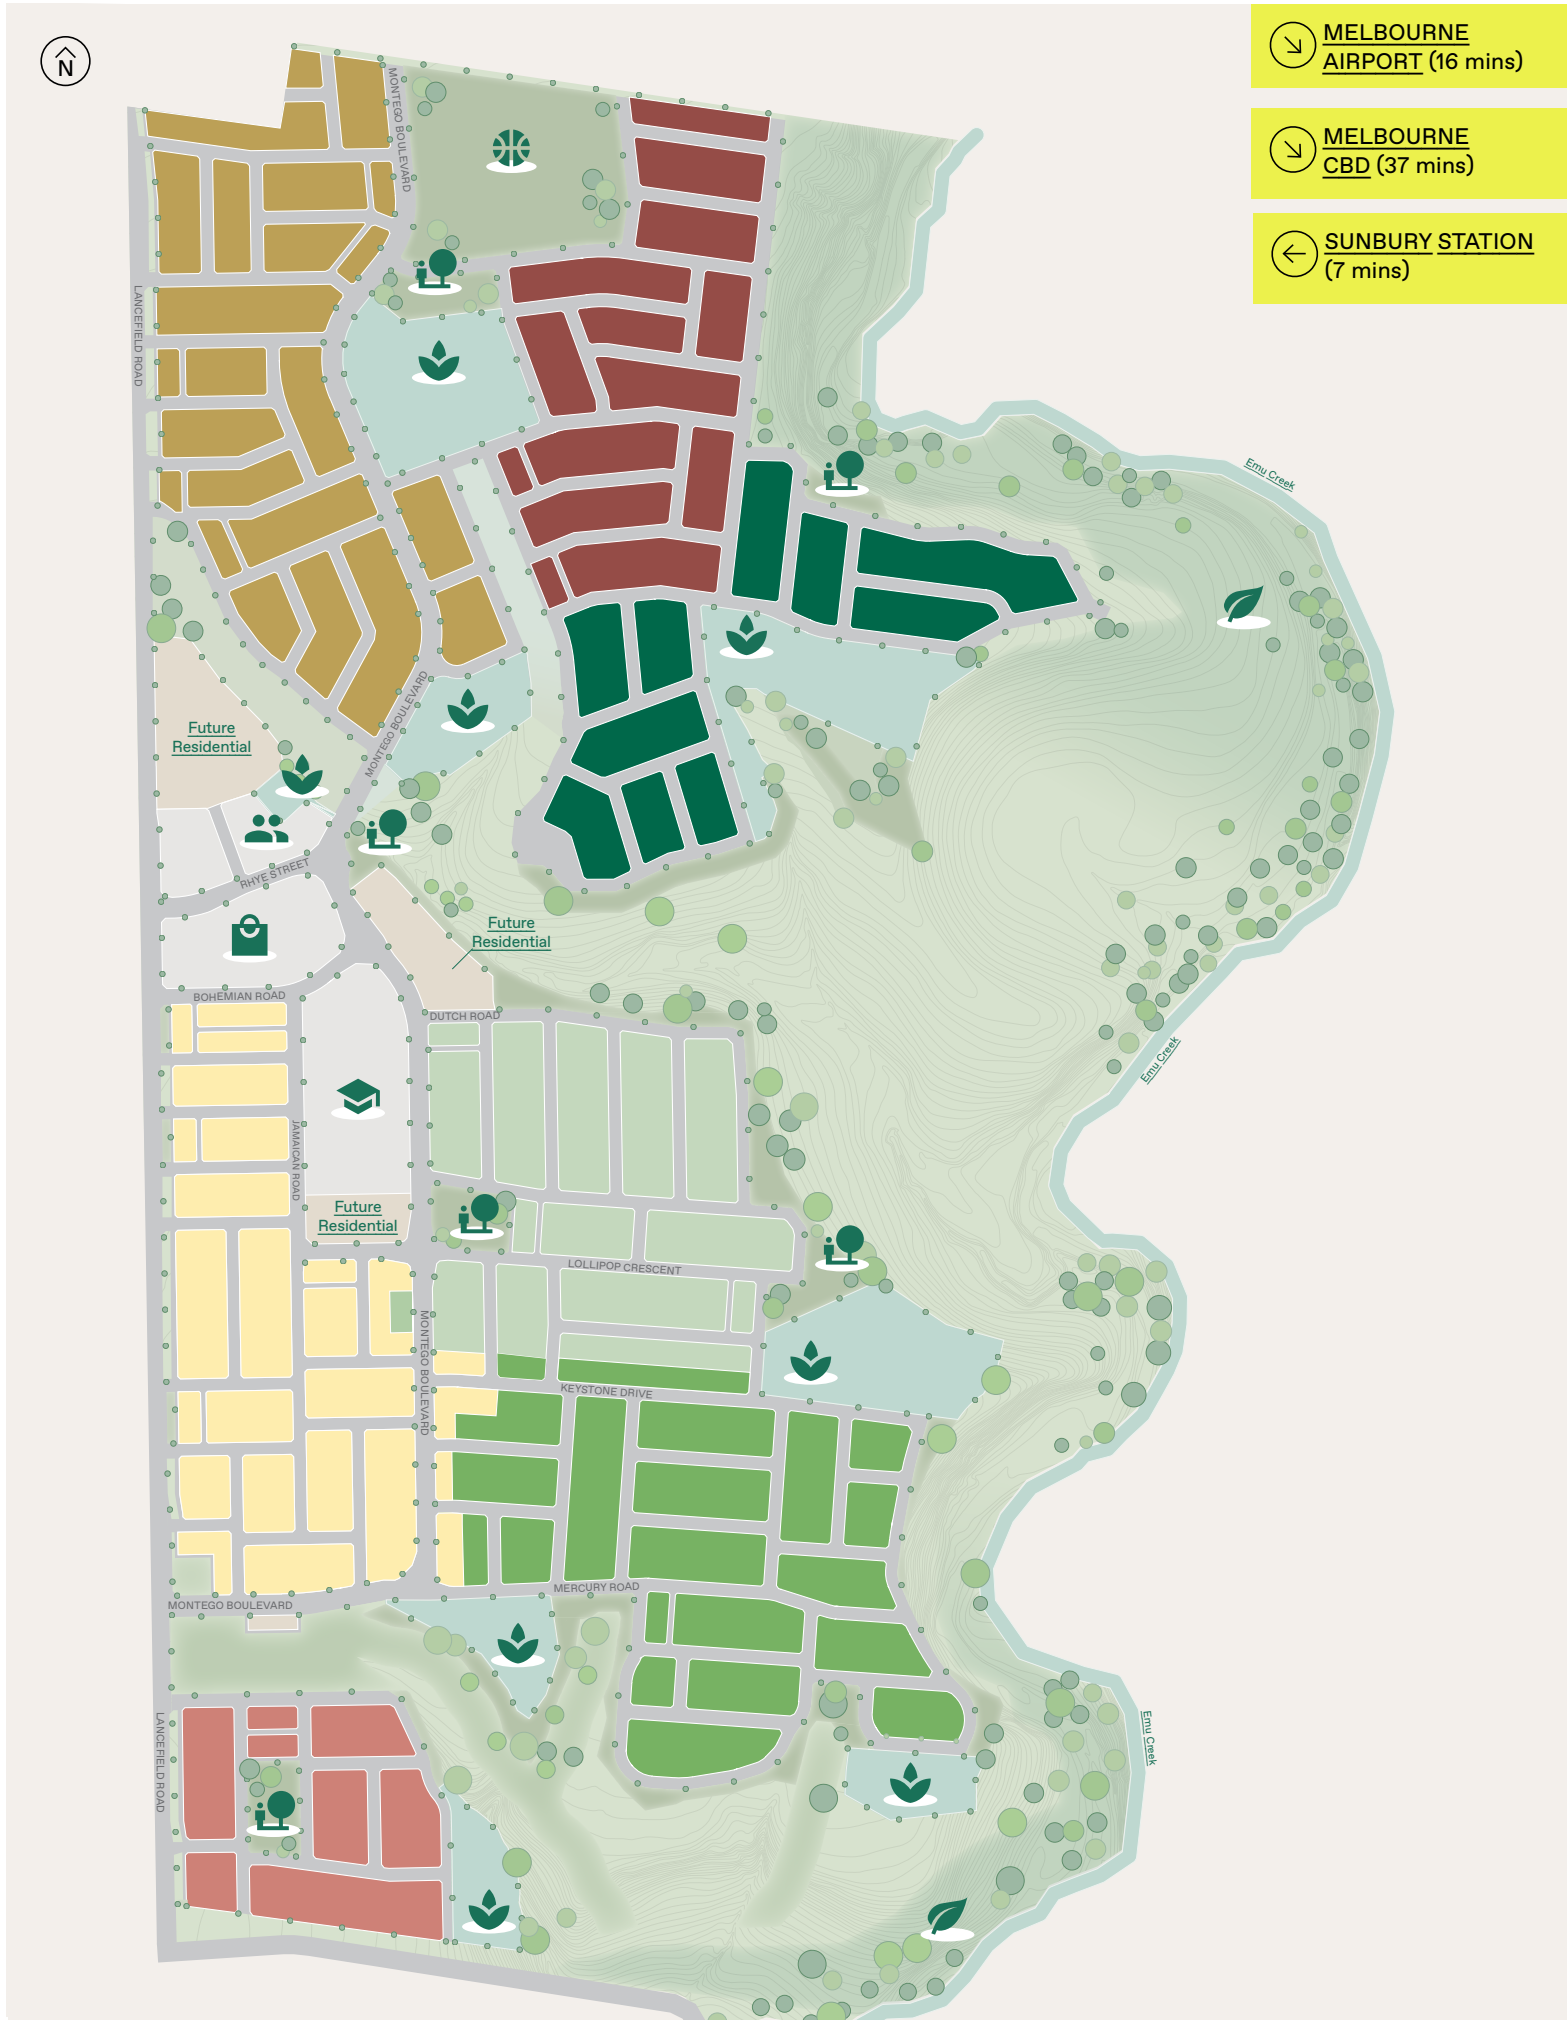

Kingsfield

TOMORROW'S HOME

Neighbourhoods

- NORTHPOINT
- BANKSIA
- PANORAMA
- ACACIA
- SALTBUSH
- CREEKSIDE
- SOUTH GULLY

Amenities

-  Conservation Reserves
-  Community Facilities
-  Future Town Centre
-  Future Primary School
-  Future Local Parks
-  Future Wetlands
-  Future Sports Ground

Inspiring Places™ delivered by Moremac.

While best endeavours have been used to provide information in this publication that is true and accurate, Kingsfield, its consultants, agents and related entities accept no responsibility and disclaim all liability in respect to any errors or inaccuracies it may contain. Prospective purchasers should make their own enquiries to verify the information contained herein.